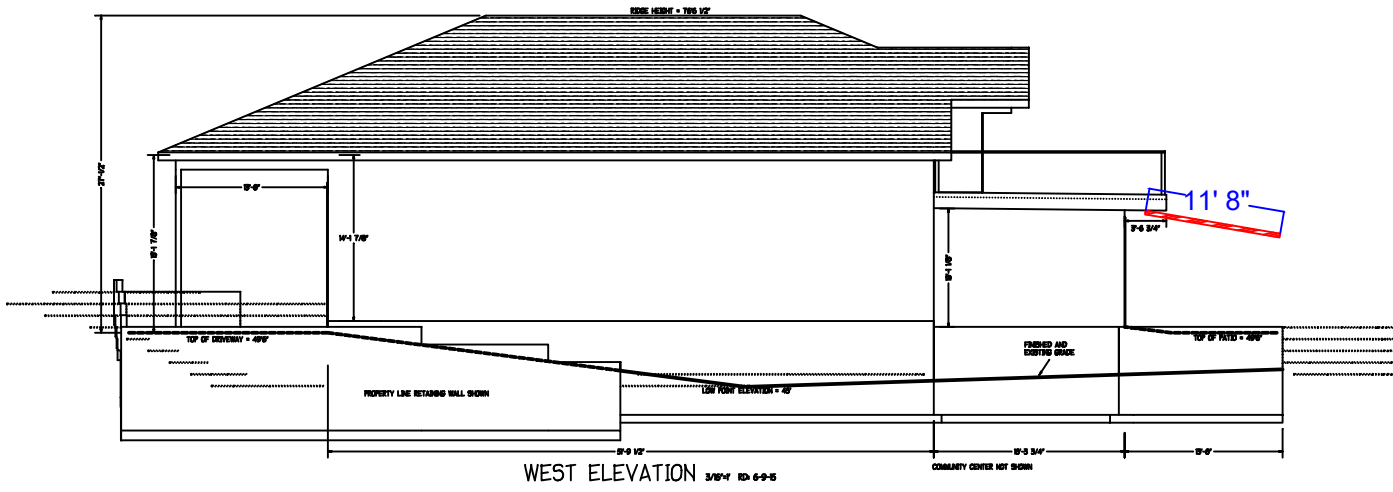

EAST ELEVATION 3/16\"/>

WEST ELEVATION 3/16\"/>

<b>BOOVEL DESIGN GROUP</b> 54-234-188	
<b>BLIMHOLT CONST.</b> 503-351-4444	
SEE DRAWING Revision Date: 06/10/15	<b>ELEVATIONS</b>
<b>WINERY</b>	
<b>OWNER</b>	
Page #	
<b>A3</b>	