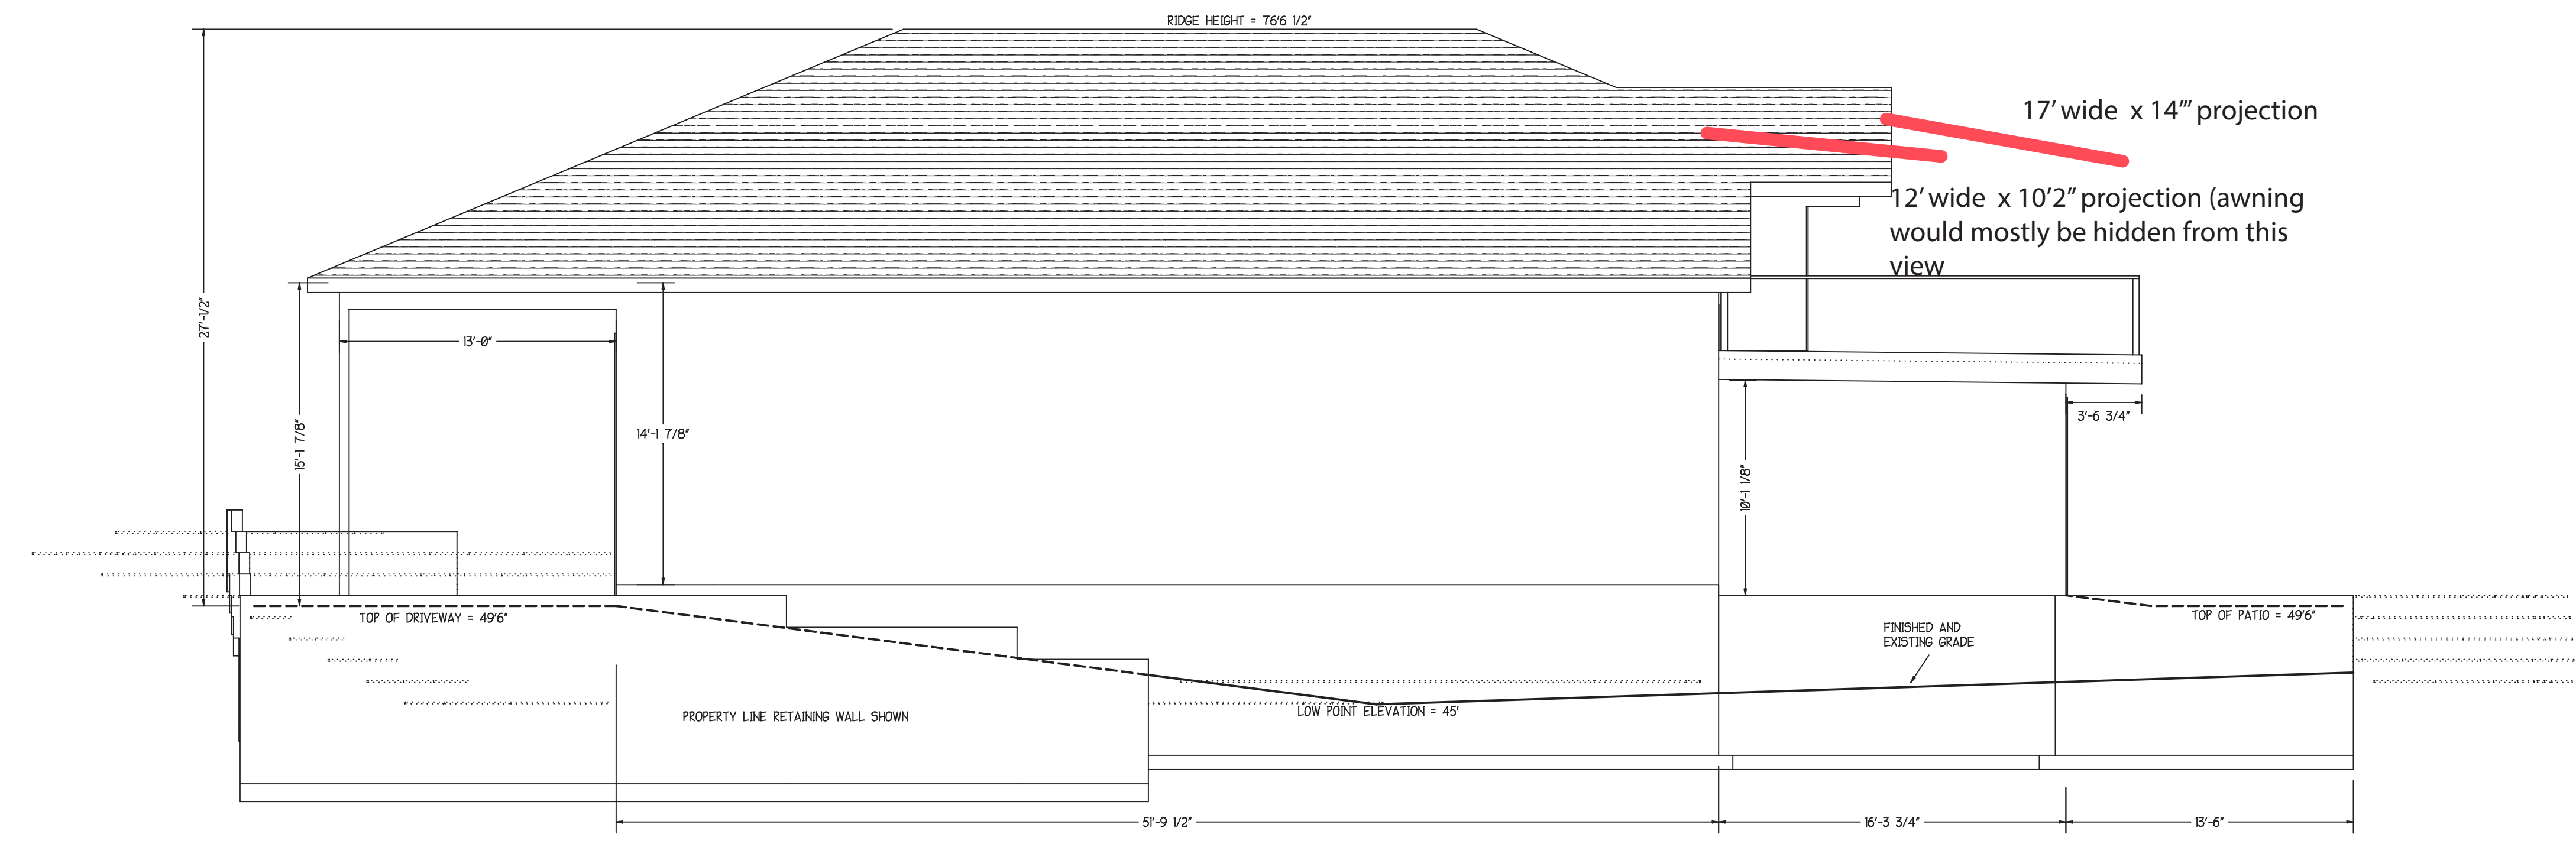

EAST ELEVATION 3/16\"/>

WEST ELEVATION 3/16\"/>

SCOVEL  
DESIGN  
GROUP  
541-994-4000

IMHOLT CONST.  
BUILDER  
503-351-4444

SEE DRAWING  
Revision Date: 06/10/15  
ELEVATIONS

WINERY  
OWNER  
Page #

A3